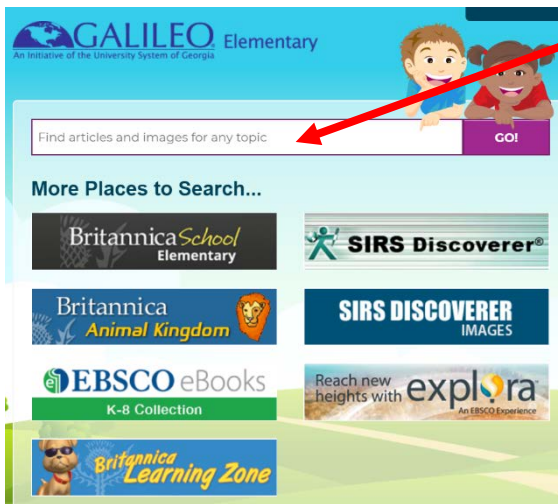

Digital Research Resources

1. Log into Classlink via the Fulton County Schools portal.

2. Click on Galileo Elementary School

3. Use search bar to search in all of the resources OR use each resource independently.

You can also access resources by going through MackinVia.

1. Log into Classlink. Choose e-Library

2. Choose MackinVia within the e-Library

3. You may search in the general resource

search, A-Z resources, databases, or links. Links includes Gale Biography, Discovery Education and much more!